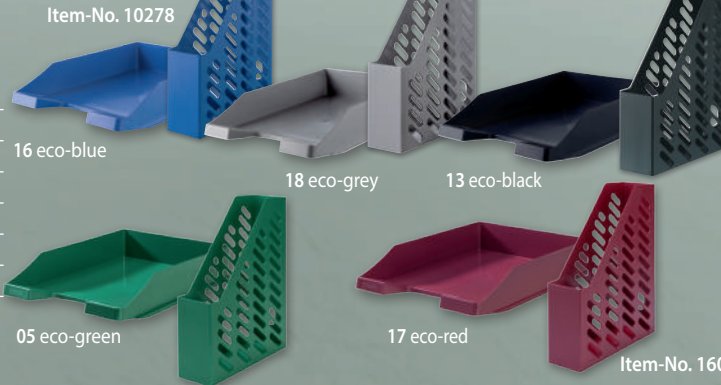

NEW: The successful Eco-Line KARMA is extended by two new colours – eco-green and eco-red. These have also received the environmental certificate „Blauer Engel“. Sustainability is as colourful and diverse as our new colour choices.

Our Colours:

www.HAN-online.com

MADE IN GERMANY

Letter Tray KLASSIK KARMA DIN A4/C4

Colour	10278-colour	EAN
16	eco-blue	4012473999312
18	eco-grey	4012473999329
13	eco-black	4012473999091
05	NEW! eco-green	4012473998995
17	NEW! eco-red	4012473999022
>□□<	255 x 348 x 65 mm (WxDxH)	
PU	10	

Magazine Rack KLASSIK KARMA DIN A4/C4

Colour	16018-colour	EAN
16	eco-blue	4012473160804
18	eco-grey	4012473160811
13	eco-black	4012473160798
05	NEW! eco-green	4012473160750
17	NEW! eco-red	4012473160767
>□□<	76 x 246 x 315 mm (WxDxH)	
PU	10	

Item-No. 17248

Pen holder X-LOOP KARMA

Colour	17248-colour	EAN
16	NEW! eco-blue	4012473172487
18	NEW! eco-grey	4012473172500
13	NEW! eco-black	4012473172470
05	NEW! eco-green	4012473172463
17	NEW! eco-red	4012473172494
>□□<	111 x 111 x 106 mm (WxDxH)	
PU	1	