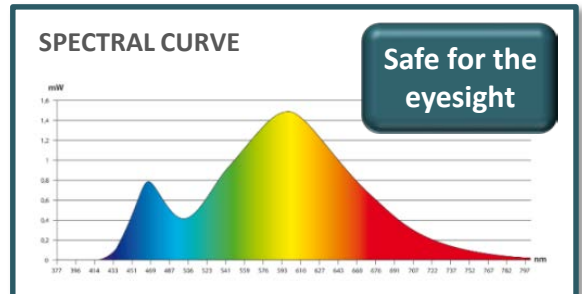

Source

LED built-in*: rated power 4W

*cannot be replaced

DRIVER

Removable on plug

| SAP no. | Colours | Energy Consumption KW/1000h | Lm | Lm/W | Colour T° | CRI | Source's lifetime | Warranty | Net weight | EAN code |
|-----------|---------|-----------------------------|-----|------|-----------|-----|-------------------|----------|------------|---------------|
| 400077402 | Black | 5 | 500 | 100 | 3000 K | >80 | 20000h | 2 years | 1,1 kg | 3595560012794 |
| 400077404 | White | 5 | 500 | 100 | 3000K | >80 | 20000h | 2 years | 1,1kg | 3595560012800 |
| 400077405 | Blue | 5 | 500 | 100 | 3000 K | >80 | 20000h | 2 years | 1,1 kg | 3595560012817 |
| 400077406 | Red | 5 | 500 | 100 | 3000K | >80 | 20000h | 2 years | 1,1kg | 3595560012824 |