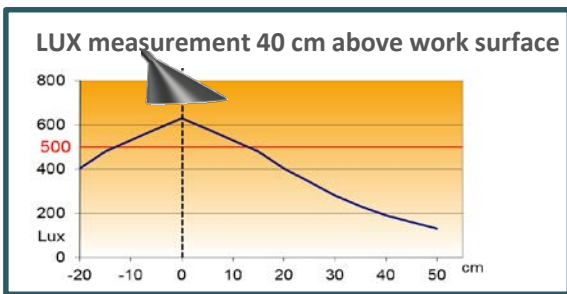

Source

LED built-in*: rated power 4W

*cannot be replaced

DRIVER

Removable on plug

| SAP no. | Colours | Energy Consumption KW/1000h | Lm | Lm/W | Colour T° | CRI | Source's lifetime | Warranty | Net weight | EAN code |
|-----------|---------|-----------------------------|-----|------|-----------|-----|-------------------|----------|------------|---------------|
| 400077402 | Black | 5 | 500 | 100 | 3000 K | >80 | 20000h | 2 years | 1,1 kg | 3595560012794 |
| 400077404 | White | 5 | 500 | 100 | 3000K | >80 | 20000h | 2 years | 1,1kg | 3595560012800 |
| 400077405 | Blue | 5 | 500 | 100 | 3000 K | >80 | 20000h | 2 years | 1,1 kg | 3595560012817 |
| 400077406 | Red | 5 | 500 | 100 | 3000K | >80 | 20000h | 2 years | 1,1kg | 3595560012824 |