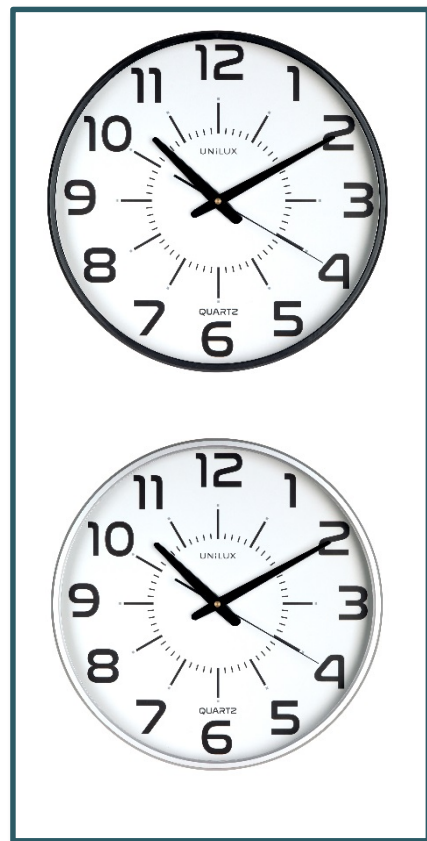

MAXI POP

«MAXI POP: clocks for collective and executive spaces.»

LARGE SIZE

Easy to read

With its large diameter, MAXI POP can be read from far away: It's the ideal clock for large spaces.

Readable from up to 150 metres!

SILENT MOTION & PRECISION

The hands move do not make any noise

Thanks to its silent system, the second hand of MAXI POP does not make any noise which creates an atmosphere particularly favourable to concentration and wellness. Its quartz mechanism - piezoelectricity- is both reliable and economic.

TECHNICAL FEATURES

Materials

Outline and cover: Plastic

1 AA 1,5V (supplied)

Average consumption: 0,22 mA

SAP no.	Colour	Dimensions	Battery fitted	Second hand	Radio-controlled	Readability	Warranty	Net weight	EAN Code
400094488	Met grey	Ø 37,5 cm	1 x AA 1,5 V	Yes	No	150 m	2 years	1,35 kg	3595560023936
400094487	Black	Ø 37,5 cm	1 x AA 1,5 V	Yes	No	150 m	2 years	1,35 kg	3595560023905